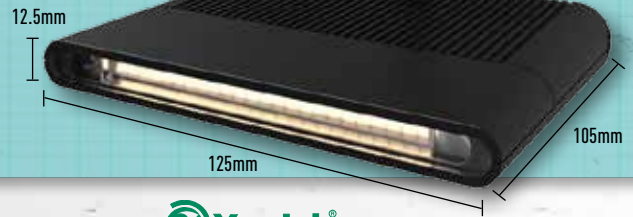

BEST BUYS

WHILE STOCKS LAST

ON SALE FROM 12TH JUNE - 24TH JUNE

Crompton

HORNET 20W FLOODLIGHT 4000K, 1600LM, 120 DEGREE BEAM
CROCFL20840

3RD GENERATION LED FLOODLIGHT

IP66 RATING

* LIMITED STOCK AVAILABLE

$89.90
EA + GST

$98.89 INC GST